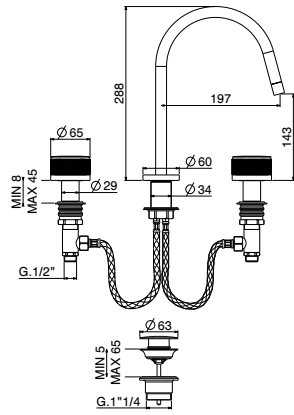

SPC

PVD

INFORMAZIONI TECNICHE / TECHNICAL INFORMATION

Cartuccia a dischi ceramici certificata EN817 / Ceramic disc cartridge EN817 approved

Aeratore a risparmio idrico 6 L/min / Water saving aerator 6 L/min

Scarico clic-clac G1 1/4" / Clic-clac waste G1 1/4"

Fissaggio G-FIX / G-FIX fixing system

Incassi con scatola G-BOX / Built-in parts with G-BOX system

Flessibili di alimentazione G3/8" / Stainless steel flexible connections G3/8"