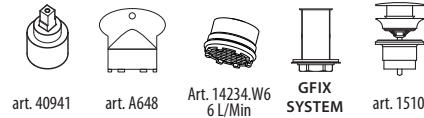

art. 40941

art. A648

Art. 14234.W6
6 L/Min

GFIX
SYSTEM

art. 1510

art. MD120/20

MD120/20 **STD** €

MD120/20 **INT** €

MD120/20 **SPC** €

MD120/20 **PVD** €

conf./packs 6 pcs.