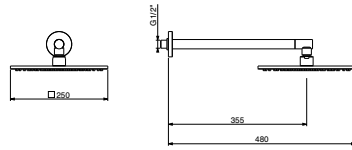

art. KIT/TS60	
KIT/TS60 STD	€
KIT/TS60 INT	€
KIT/TS60 SPC	€
KIT/TS60 PVD	€

conf./packs 10 pcs.

126x57x16

Miscelatore meccanico completo di manopola deviatrice e doccetta con soffione Ø 250 mm

Mechanical mixer complete with diverter and handshower with shower head Ø 250 mm