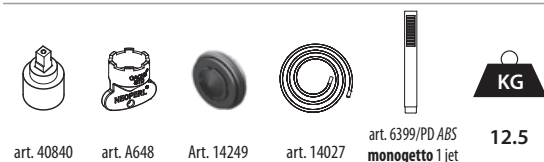

art. 40840

art. A648

Art. 14249

art. 14027

art. 6399/PD ABS
monogetto 1 jet

12.5

conf./packs 6 pcs.

126x57x16