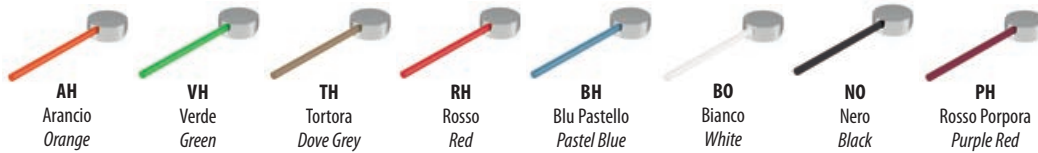

Flessibili di alimentazione G3/8" / Stainless steel flexible connections G3/8"

Leve opache / Matt Levers

Leve lucide / Shiny Levers

art. 9198

9198/91 .. €

LAVABO E BIDET
BASIN MIXER AND BIDET MIXER

art. 9199