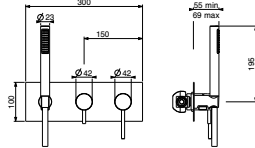

art. KIT/TS60	
KIT/TS60 STD	€
KIT/TS60 INT	€
KIT/TS60 SPC	€
KIT/TS60 PVD	€

conf./packs 10 pcs.

126x57x16

Miscelatore meccanico completo di manopola deviatrice e doccetta con soffione Ø 250 mm

Mechanical mixer complete with diverter and handshower with shower head Ø 250 mm