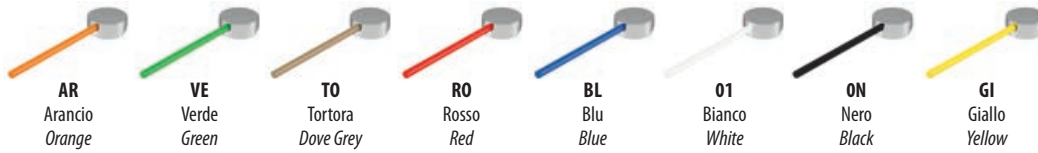

Leve lucide / Shiny Levers

art. 9198

9198/91 .. €

LAVABO E BIDET
BASIN MIXER AND BIDET MIXER

art. 9199

9199/91 .. €

LAVABO A PARETE, VASCA E DOCCIA
BASIN, BATH AND SHOWER