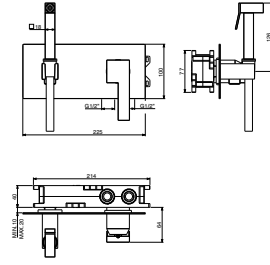

**art. 8512**

8512/85 **STD** €

8512/85 **INT** €

8512/85 **SPC** €

8512/85 **PVD** €

86x40x36

**Miscelatore incasso doccia con doccetta SHUT-OFF e scatola GBOX**

Built-in bath mixer with shut-off and GBOX