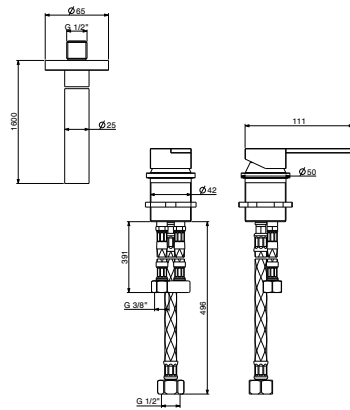

Bocca di erogazione a soffitto con miscelatore con controllo da remoto

Ceiling spout with remote control mixer
Bec de plafond avec mitigeur
Deckenauslauf mit Mischer
Caño de techo con mezclador a distancia

art. 40840 art. A638 art. 14228 3.8

art. 8549	
8549/85 STD	€
8549/85 INT	€
8549/85 SPC	€
8549/85 PVD	€

conf./packs 6 pcs.

126x57x16