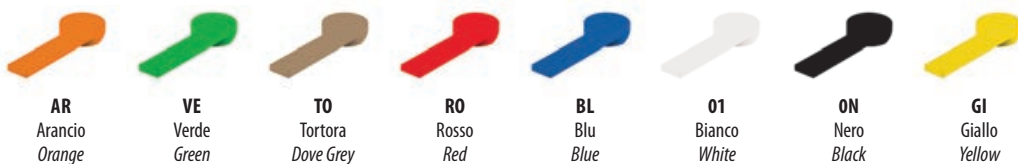

Flessibili di alimentazione G3/8" / Stainless steel flexible connections G3/8"

Leve opache / Matt Levers

Leve lucide / Shiny Levers

art. 8098	
8098/80 ..	€

LAVABO E BIDET
BASIN MIXER AND BIDET MIXER

art. 8099	
8099/80 ..	€