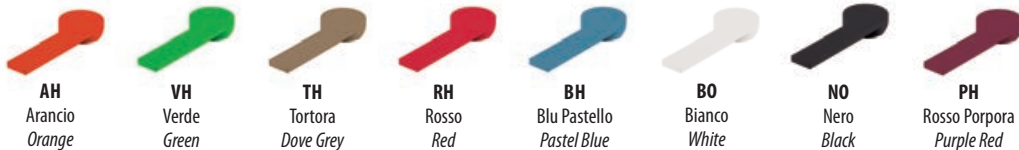

Flessibili di alimentazione G3/8" / Stainless steel flexible connections G3/8"

Leve opache / Matt Levers

Leve lucide / Shiny Levers

art. 8098	
8098/80 ..	€

LAVABO E BIDET
BASIN MIXER AND BIDET MIXER

art. 8099	
8099/80 ..	€