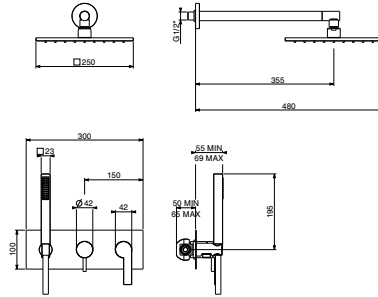

KIT/TS60.50 **STD** €

KIT/TS60.50 **INT** €

KIT/TS60.50 **SPC** €

conf./packs 10 pcs.

126x57x16

Miscelatore meccanico completo di manopola deviatrice e doccetta con soffione 250 x 250 mm

Mechanical mixer complete with diverter and handshower with shower head 250 x 250 mm