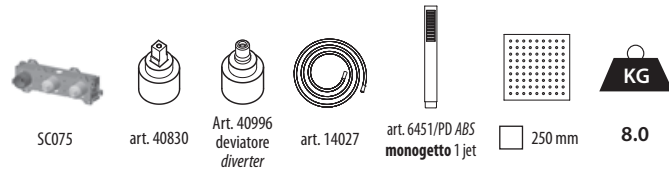

conf./packs 10 pcs.

44x35x25