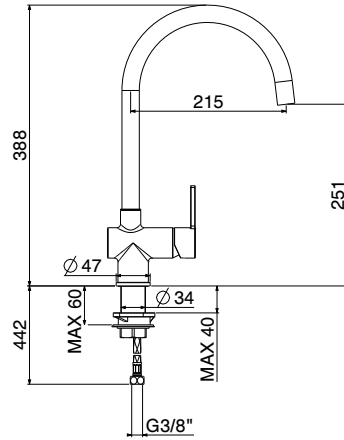

Miscelatore lavello con bocca girevole

Single hole sink mixer with swivel spout
Mitigeur évier avec bec orientable
Einhand Spültischmischer mit verstellbarem Auslauf
Monomando fregadero con caño giratorio

art. 4066/PC

4066/PC **STD**

€

4066/PC **INT**

€