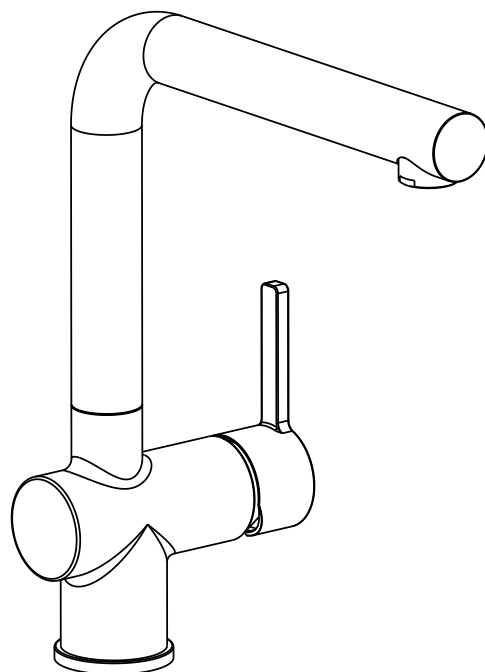

art. 4467

4467/44 **STD** €

4467/44 **INT** €

360°

art. 40830 Bocca girevole
 Swivel spout

MODERN

Linee semplici ed essenziali
Simple and essential lines

FINITURE / FINISHINGS