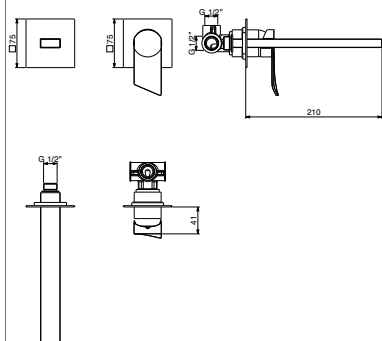

art. A987

Art. 14235

Art. SC070
GBOX

2.7

GBOX**art. 8139**8139/81 **STD** €8139/81 **INT** €8139/81 **SPC** €8139/81 **PVD** €

60x37x28

**Miscelatore lavabo a muro**

Basin mixer wall installation