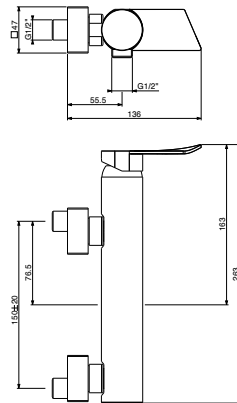

Miscelatore esterno doccia

External shower mixer
Mitigeur douche mural
Einhand-Brausemischer ohne Brausegarnitur
Mezclador monomando ducha externo